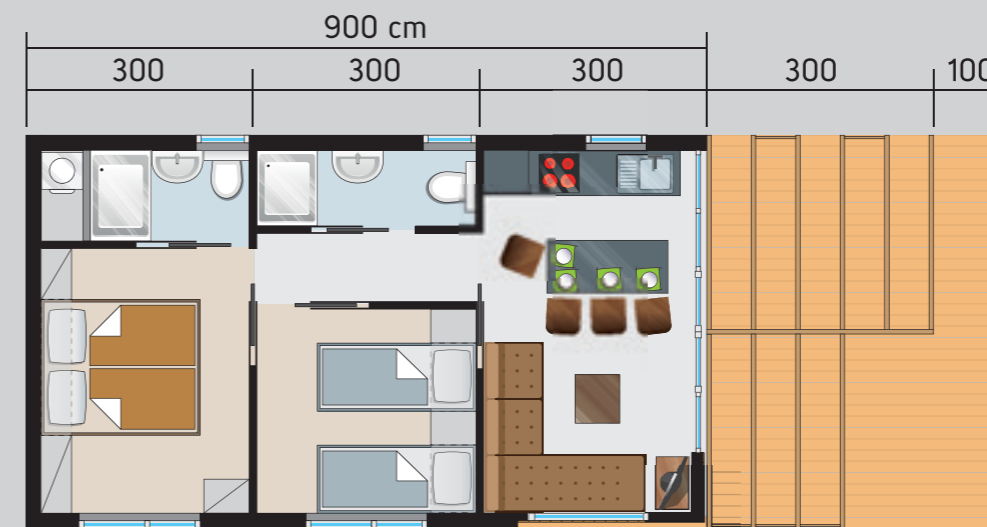

#### TECHNICAL DATA

520

105  
190  
335  
40

House dimension: 900×520 cm, 47 m<sup>2</sup>  
Inner ceiling height: 170/255 cm  
Capacity: 4+2 persons

Partially covered terrace dim.: 520×400 cm, 21 m<sup>2</sup>